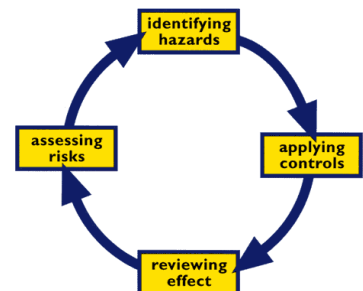

Benefits

- A nationally-recognised, transferable qualification based on the national occupational standards
- Allows employers to get more of their staff properly qualified to carry out risk assessments, helping them to meet their legal obligations
- Up-to-date and practical training, supplemented with completely new learning materials and specially developed interactive learning sessions
- A fit for purpose assessment task related directly to the candidate's workplace, testing the application of learning in a practical context

The training sets out to develop sound and practical knowledge and understanding for day-to-day application in the workplace and prepares each participant for the Level 2 qualification assessment.

Course Coverage

Learning outcomes are grouped into 17 topics including:

- Reasons for conducting suitable and sufficient risk assessments
- Techniques for collecting evidence for a risk assessment
- Identifying Health and Safety Hazards
- Identifying who might be at harm and how
- Calculating an appropriate risk rating
- Factors affecting the Likelihood of harm
- Factors affecting the Severity of harm
- Recording the findings of a risk assessment
- Identifying and Evaluating Existing Control Measures
- Applying Hierarchy of Controls
- Revising Risk Ratings
- Recording and Making Recommendations on the Findings
- Reviewing and Revising a Risk Assessment